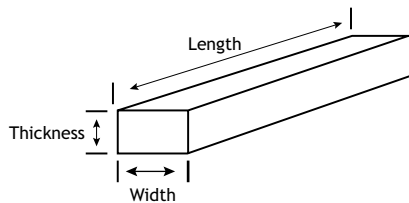

Sheet Stock

Guide Rails

Clips and Clamps

Belt Guides

UHMW Snap-On
Wear Strips

Rectangular
Wearstrip

WASTE WATER TREATMENT

UHMW Wear "Shoes"

Sprockets

Sheet Stock

Block Style Bearings

Locking Collars

Rectangular Wear Strip

Weld Washer

POBCO, Inc.
99 Hope Ave | Worcester, MA 01603
508.791.6376 | 1.800.222.6376
pobco@pobcoplastics.com | www.pobcoplastics.com