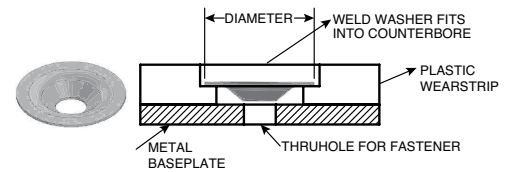

Sheet Stock

Guide Rails

Clips and Clamps

Belt Guides

UHMW Snap-On
Wear Strips

Rectangular
Wearstrip

WASTE WATER TREATMENT

UHMW Wear "Shoes"

Sprockets

Sheet Stock

Block Style Bearings

Locking Collars

Rectangular Wear Strip

Weld Washer

POBCO, Inc.
99 Hope Ave | Worcester, MA 01603
508.791.6376 | 1.800.222.6376
pobco@pobcoplastics.com | www.pobcoplastics.com