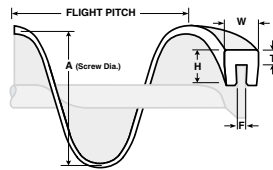

Screw Conveyor Augers
Auger Edging