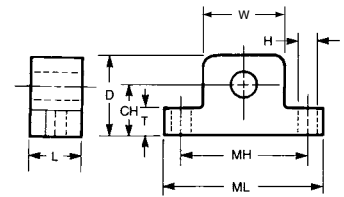

Sheet Stock

Guide Rails

Clips and Clamps

Belt Guides

UHMW Snap-On
Wear Strips

Rectangular
Wearstrip

WASTE WATER TREATMENT

UHMW Wear "Shoes"

Sprockets

Sheet Stock

Block Style Bearings

Locking Collars

Rectangular Wear Strip

Weld Washer

POBCO, Inc.
99 Hope Ave | Worcester, MA 01603
508.791.6376 | 1.800.222.6376
pobco@pobcoplastics.com | www.pobcoplastics.com