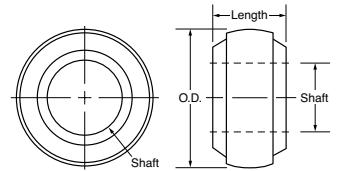

Aluminum Rails and UHMW Guide Covers

Pillow Block Bearings

REFRIGERATION

Wood Custom Pillow Block Bearing

4-Bolt Side Flanges

Custom Bearings

Pillow Block Bearings

FOOD & PHARMACEUTICAL PROCESSING PACKAGING LABELING

Guide Rails

Rail Clips

UHMW Guide Rail Covers,
Bar Snap-Ons

UHMW Flat Bar Clip-Ons

Roller Chain Guides

Rectangular Wear Strip

Medium Duty Sanitary Mounts

Spherical Bearing Inserts