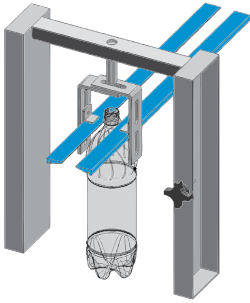

Flat Bar Clip-On

Stainless Half Moon and Full Rounds

Table Top
Chain Guides

"Z"

Rectangular Wear Strip

PET BOTTLE CONVEYORS

PET Bottle Neck Guides

Aluminum Rail and UHMW Cover

Brackets

Assorted PET Neck Guides

Guide Rails

Star Wheels

Guide Rail Clips and Supports

GLASS PLANTS

Rectangular Wear Strip

Guides with Mounting Channel