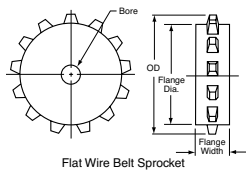

Delrin Roll End Ball Bearings

Skate Wheels

Pillow Block Bearings

BAKERY OVENS AND PROOFERS

Custom Profiles

UHMW Bar Snap-On Covers

High Temp Profiles

Scraper Blades

UHMW Guide Rail Covers

Wire Belt Sprockets

High Temp Guide Rail

Belt Guides

AIRBOATS

Sleeve and Flange Bearings

Pillow Block Bearings

Motor Mount Cones